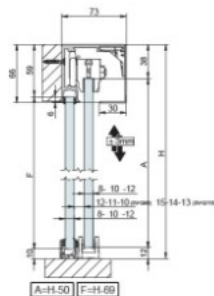

PRODUCT SHEET

Description:

Sliding Door "BLOQ" SISO-Q110 Kit,3000mm,Black,W/Double Soft Stop,Ball Bearing,Wall or Ceiling Mounted,Up to 110 KG

Item number:

28.29.640-0

Units	Box	Carton	HS Code	Barcode
Set		1	8302415000	
5704866517164				

Q110 kit. x1 Double SoftTop
With or without fixed glass.

110kg per panel

73x66 mm

BALL BEARING

/Wall mounting

SV-Q60
SV-Q110

/Ceiling mounting

SV-Q60
SV-Q110