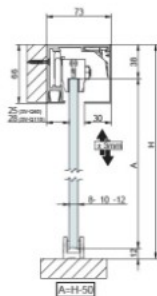

PRODUCT SHEET

Description:

Sliding Door "BLOQ" SISO-Q110 Kit,3000mm,Black,W/Double Soft Stop,Ball Bearing,Wall or Ceiling Mounted,Up to 110 KG

Item number:

28.29.640-0

Units	Box	Carton	HS Code	Barcode
Set		1	8302415000	
5704866517164				

Q110 kit. x1 Double SoftTop
With or without fixed glass.

110kg per panel

73x66 mm

BALL BEARING

/Wall mounting

SV-Q60
SV-Q110

/Ceiling mounting

SV-Q60
SV-Q110