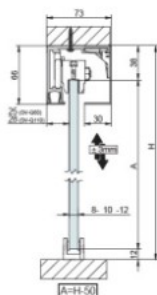

PRODUCT SHEET

Description:

Sliding Door "BLOQ" SISO-Q110 Kit,3000mm,Black,W/Double Soft Stop,Ball Bearing,Wall or Ceiling Mounted,Up to 110 KG

Item number:

28.29.640-0

Units	Box	Carton	HS Code	Barcode
Set		1	8302415000	
5704866517164				

Q110 kit. x1 Double SoftTop
With or without fixed glass.

110kg per panel

73x66 mm

BALL BEARING

/Wall mounting

SV-Q60
SV-Q110

/Ceiling mounting

SV-Q60
SV-Q110